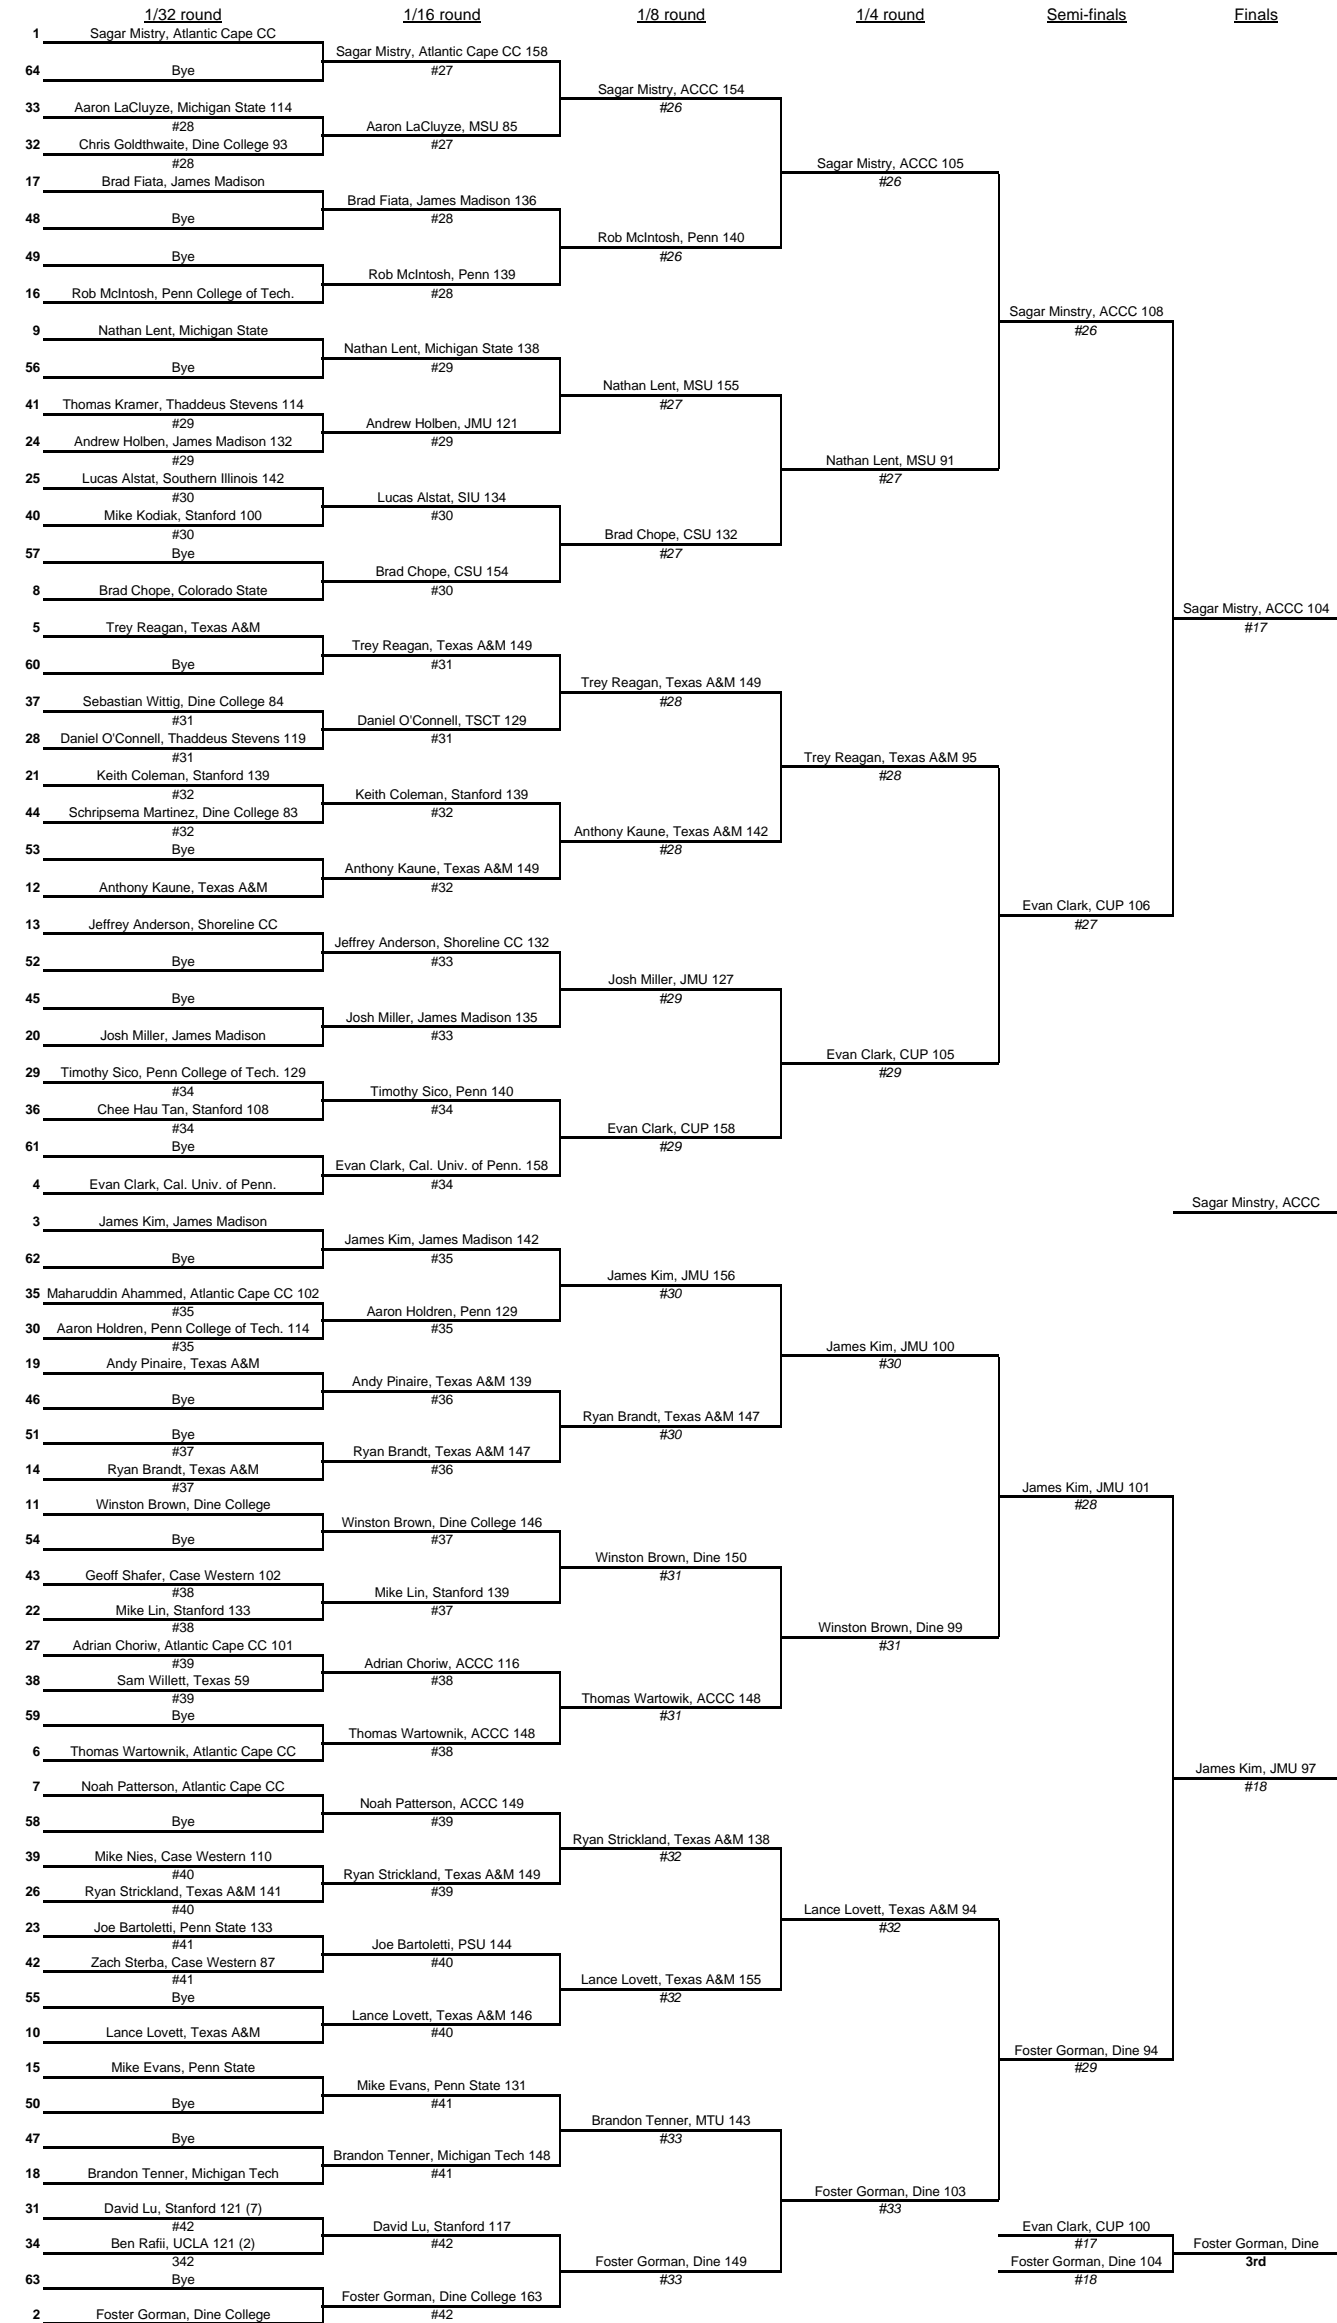

Men's Recurve Elimination Bracket

1 Sagar Mistry, Atlantic Cape CC	Bye	158	154	105	108	104
2 James Kim, James Madison	Bye	142	156	100	101	97
3 Foster Gorman, Dine College	Bye	163	149	103	94	104
4 Evan Clark, Cal. Univ. of Penn.	Bye	158	158	105	106	100
5 Winston Brown, Dine College	Bye	146	150	99		
6 Trey Reagan, Texas A&M	Bye	149	149	95		
7 Lance Lovett, Texas A&M	Bye	146	155	94		
8 Nathan Lent, Michigan State	Bye	138	155	91		
9 Thomas Wartownik, Atlantic Cape CC	Bye	148	148			
10 Ryan Brandt, Texas A&M	Bye	147	147			
11 Brandon Tenner, Michigan Tech	Bye	148	143			
12 Anthony Kaune, Texas A&M	Bye	149	142			
13 Rob McIntosh, Penn College of Tech.	Bye	139	140			
14 Ryan Strickland, Texas A&M		141	149	138		
15 Brad Choep, Colorado State	Bye	154	132			
16 Josh Miller, James Madison	Bye	135	127			
17 Noah Patterson, Atlantic Cape CC	Bye	149				
18 Joe Bartoletti, Penn State		133	144			
19 Timothy Sico, Penn College of Tech.		129	140			
20 Keith Coleman, Stanford		139	139			
21 Andy Pinaire, Texas A&M	Bye	139				
22 Mike Lin, Stanford		133	139			
23 Brad Fiala, James Madison	Bye	136				
24 Lucas Alstat, Southern Illinois		142	134			
25 Jeffrey Anderson, Shoreline CC	Bye	132				
26 Mike Evans, Penn State	Bye	131				
27 Daniel O'Connell, Thaddeus Stevens		119	129			
28 Aaron Holdren, Penn College of Tech.		114	129			
29 Andrew Holben, James Madison		132	121			
30 David Lu, Stanford		121	117			
31 Adrian Choriw, Atlantic Cape CC		101	116			
32 Aaron LaCluyze, Michigan State		114	85			
33 Ben Rafii, UCLA		121				
34 Thomas Kramer, Thaddeus Stevens		114				
35 Mike Nies, Case Western		110				
36 Chee Hau Tan, Stanford		108				
37 Maharuddin Ahammed, Atlantic Cape CC		102				
38 Geoff Shafer, Case Western		102				
39 Mike Kodiak, Stanford		100				
40 Chris Goldthwaite, Dine College		93				
41 Zach Sterba, Case Western		87				
42 Sebastian Wittig, Dine College		84				
43 Schripsema Martinez, Dine College		83				
44 Sam Willett, Texas		59				