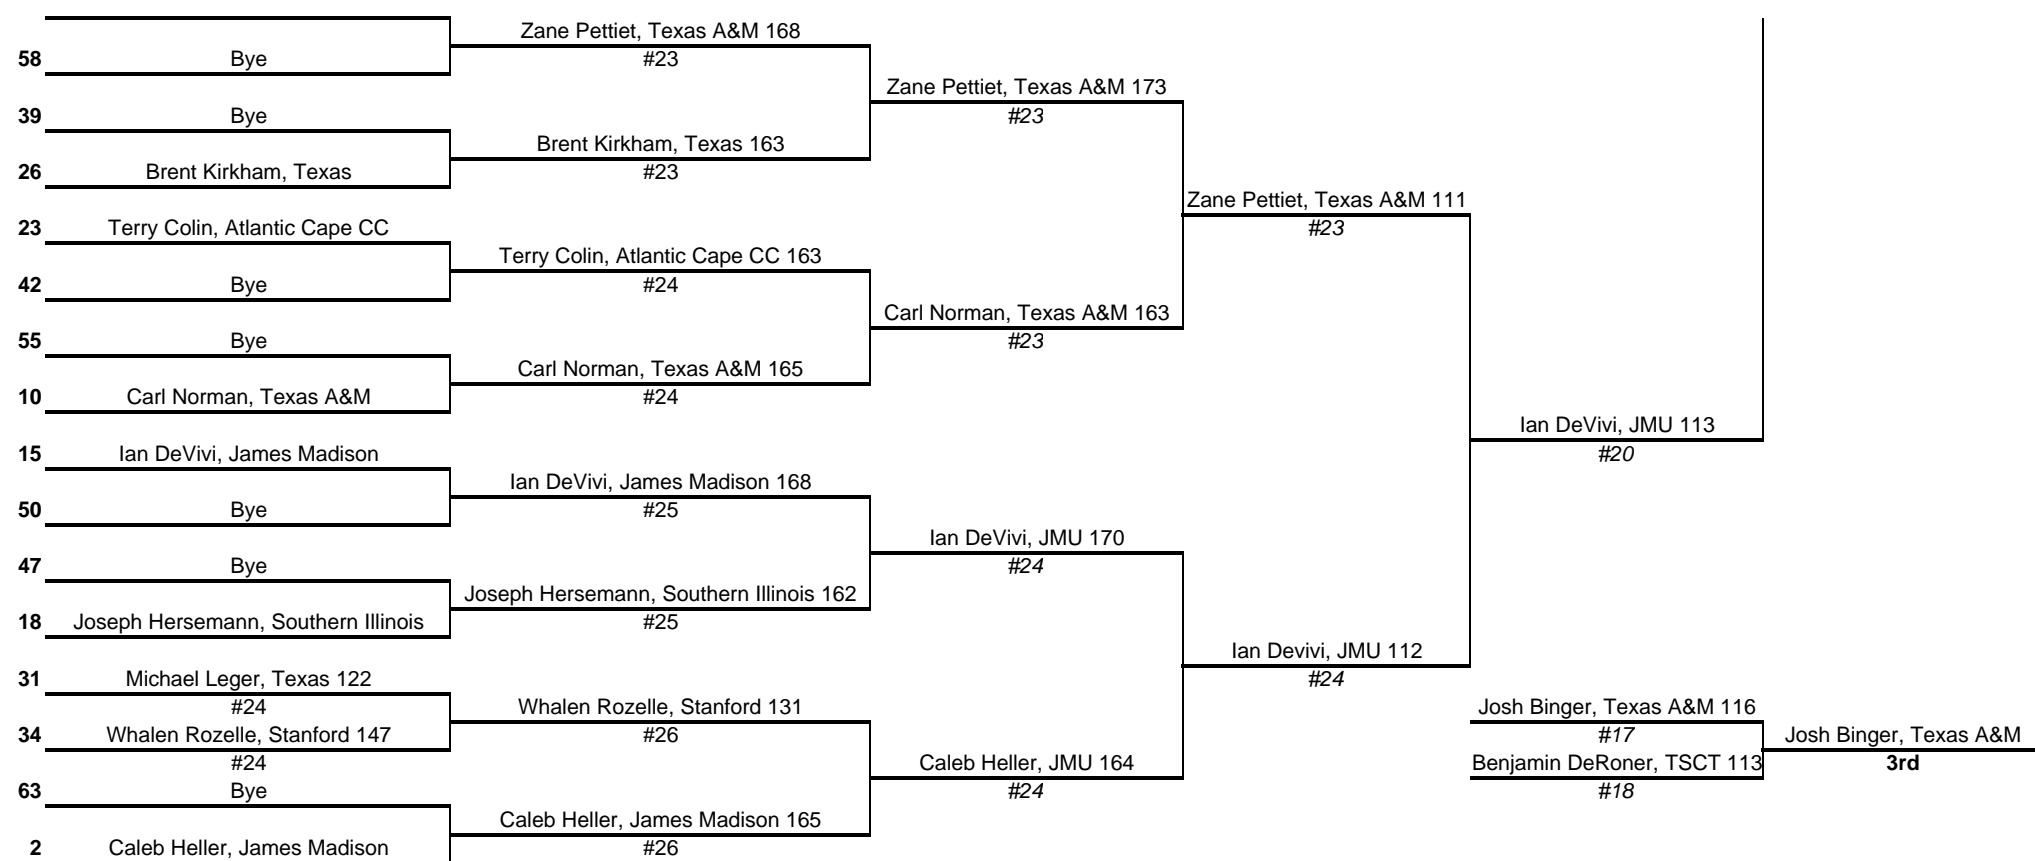

**Men's Compound Elimination Bracket**

1	Adam Wheatcroft, James Madison	Bye	170	176	112	114	##
2	Ian DeVivi, James Madison	Bye	168	170	112	113	##
3	Josh Binger, Texas A&M	Bye	170	169	111	112	##
4	Benjamin DeRoner, Thaddeus Stevens	Bye	168	175	110	112	##
5	Zane Pettiet, Texas A&M	Bye	168	173	111		
6	Darin DeNeal, Western Illinois	Bye	166	168	110		
7	Bobby Parr, James Madison	Bye	168	170	108		
8	Nate Howard, Penn State	Bye	161	164	105		
9	Dan DiCenzo, Rochester Inst.	Bye	161	166			
10	JD Blumrich, Texas A&M	Bye	161	166			
11	Mark Walberg, UCLA	Bye	167	166			
12	Matt Frye, Penn College of Tech.	Bye	162	165			
13	Caleb Heller, James Madison	Bye	165	164			
14	Carl Norman, Texas A&M	Bye	165	163			
15	Ryan Pomberger, Penn College of Tech.	Bye	168	157			
16	Cassidy Miller, Texas A&M	Bye	169	150			
17	John Mattiui, Penn College of Tech.	Bye	168				
18	Brent Kirkham, Texas	Bye	163				
19	Terry Colin, Atlantic Cape CC	Bye	163				
20	Jeff Osburn, Texas A&M	Bye	162				
21	Joseph Hersemann, Southern Illinois	Bye	162				
22	Brian Mauzy, Michigan State	161	161				
23	Seth Ferrari, Thaddeus Stevens	153	161				
24	Adam Milcoff, Penn College of Tech.	Bye	160				
25	Harry Bauman, Penn College of Tech.	Bye	159				
26	Mark Overall, Texas A&M	Bye	159				
27	Chad Groff, Penn College of Tech.	Bye	157				
28	A.J. Paesani, Atlantic Cape CC	Bye	157				
29	Dan Walsh, Case Western	146	153				
30	Brian Green, Penn State	Bye	152				
31	Stephen Smith, Thaddeus Stevens	Bye	152				
32	Whalen Rozelle, Stanford	147	131				
33	Mike Miller, Penn State	142					
34	Tim Branin, Atlantic Cape CC	116					
35	Joe Slabonik, Bloomsburg Univ.	140					
36	Michael Leger, Texas	122					