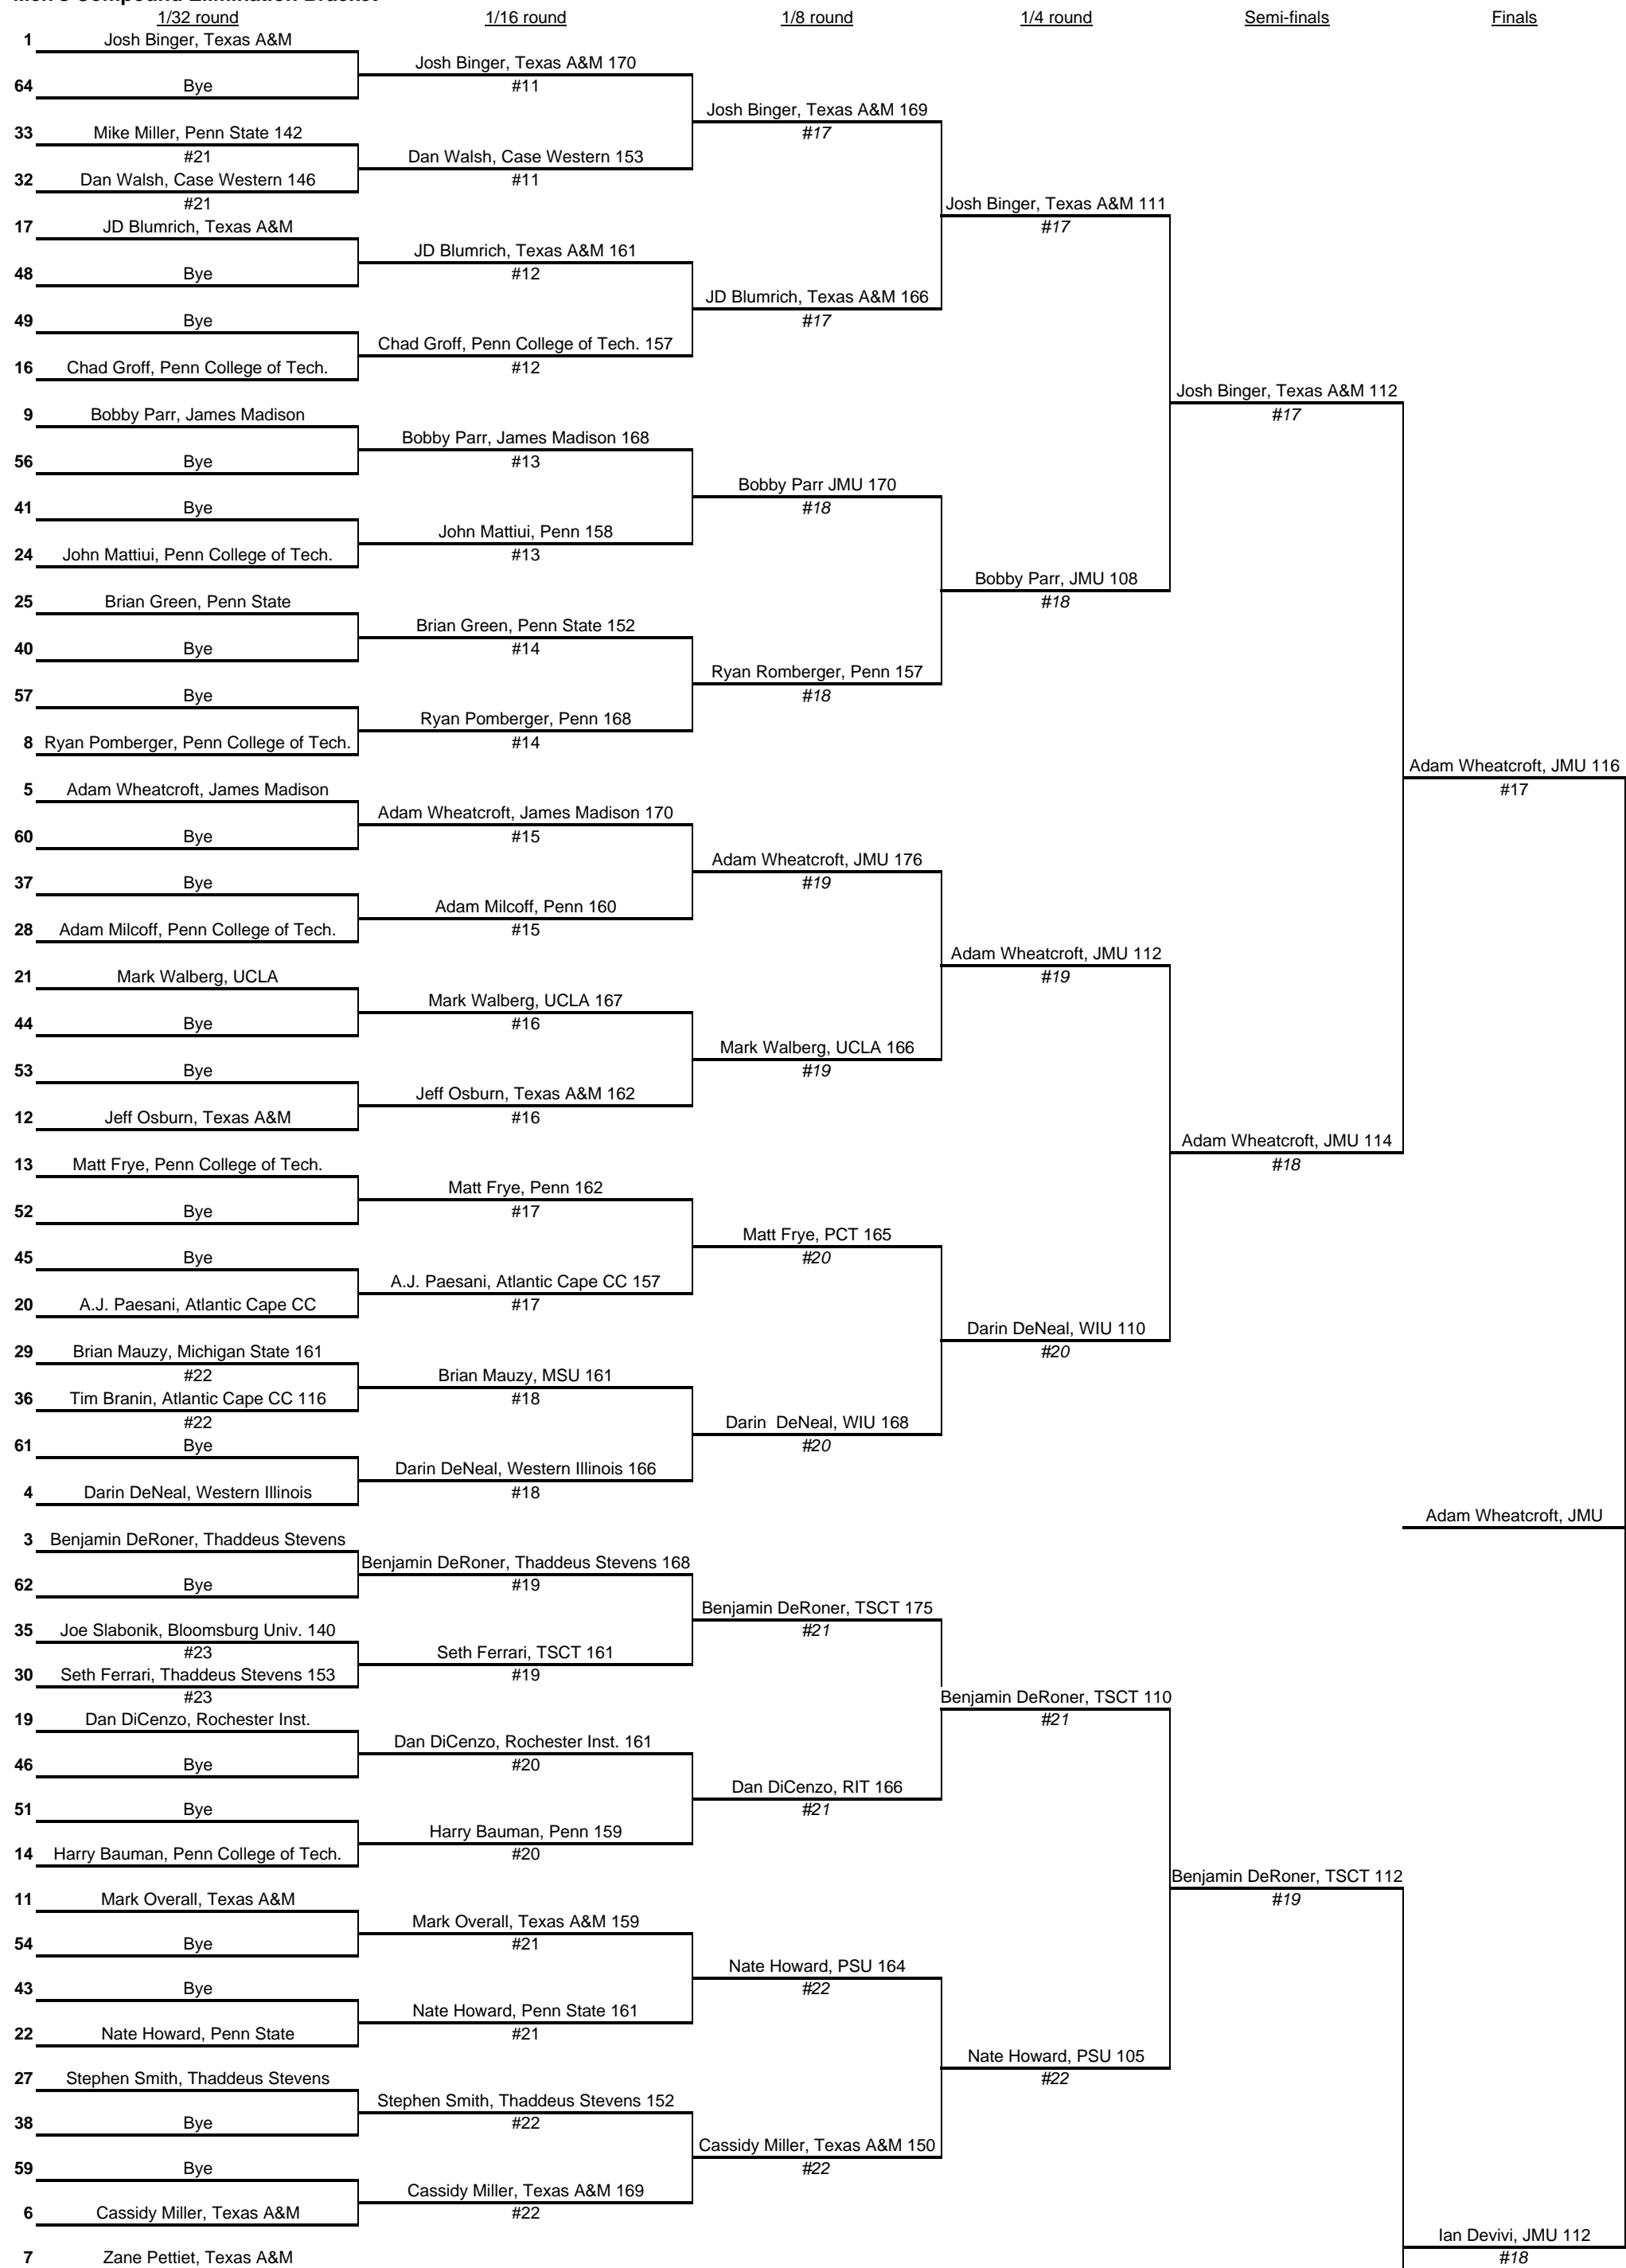

**Men's Compound Elimination Bracket**

1	Adam Wheatcroft, James Madison	Bye	170	176	112	114	##
2	Ian DeVivi, James Madison	Bye	168	170	112	113	##
3	Josh Binger, Texas A&M	Bye	170	169	111	112	##
4	Benjamin DeRoner, Thaddeus Stevens	Bye	168	175	110	112	##
5	Zane Pettiet, Texas A&M	Bye	168	173	111		
6	Darin DeNeal, Western Illinois	Bye	166	168	110		
7	Bobby Parr, James Madison	Bye	168	170	108		
8	Nate Howard, Penn State	Bye	161	164	105		
9	Dan DiCenzo, Rochester Inst.	Bye	161	166			
10	JD Blumrich, Texas A&M	Bye	161	166			
11	Mark Walberg, UCLA	Bye	167	166			
12	Matt Frye, Penn College of Tech.	Bye	162	165			
13	Caleb Heller, James Madison	Bye	165	164			
14	Carl Norman, Texas A&M	Bye	165	163			
15	Ryan Pomberger, Penn College of Tech.	Bye	168	157			
16	Cassidy Miller, Texas A&M	Bye	169	150			
17	John Mattiui, Penn College of Tech.	Bye	168				
18	Brent Kirkham, Texas	Bye	163				
19	Terry Colin, Atlantic Cape CC	Bye	163				
20	Jeff Osburn, Texas A&M	Bye	162				
21	Joseph Hersemann, Southern Illinois	Bye	162				
22	Brian Mauzy, Michigan State	161	161				
23	Seth Ferrari, Thaddeus Stevens	153	161				
24	Adam Milcoff, Penn College of Tech.	Bye	160				
25	Harry Bauman, Penn College of Tech.	Bye	159				
26	Mark Overall, Texas A&M	Bye	159				
27	Chad Groff, Penn College of Tech.	Bye	157				
28	A.J. Paesani, Atlantic Cape CC	Bye	157				
29	Dan Walsh, Case Western	146	153				
30	Brian Green, Penn State	Bye	152				
31	Stephen Smith, Thaddeus Stevens	Bye	152				
32	Whalen Rozelle, Stanford	147	131				
33	Mike Miller, Penn State	142					
34	Tim Branin, Atlantic Cape CC	116					
35	Joe Slabonik, Bloomsburg Univ.	140					
36	Michael Leger, Texas	122					